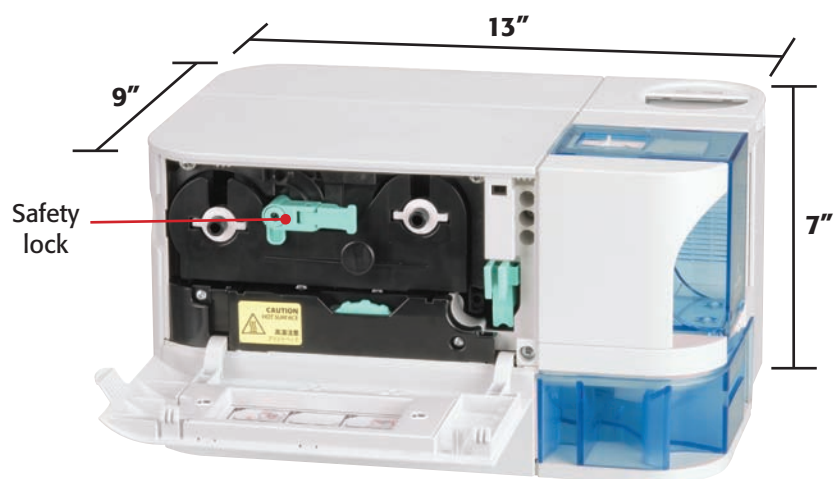

Safety lock

13"

9"

7"