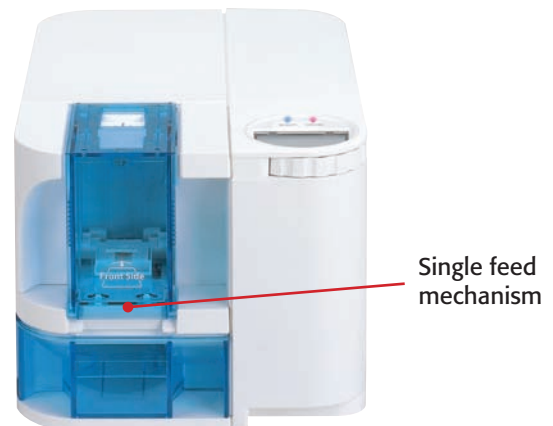

Nisca PR-C101

Out-Of-The-Box Solution

Nisca's quality and reliability in an entry-level printer.

The PR-C101 single sided printer provides a simple and affordable out-of-the-box solution for high quality, high durability, ID cards with low maintenance requirements.

The printer is small enough to fit into an office overhead bin or under a counter. Offering the first ever rotating LCD panel and optional front or back exit, the PR-C101 can be placed in any orientation to fit your office environment perfectly. The printer's ribbon cartridge with cleaning assist roller unit is disposable.

PR-C101 BASIC SOLUTION

- Brilliant 24-bit color, 300 dpi edge-to-edge image
- Media thickness 30 mil
- Extremely small foot print and light weight (14lbs)
- Removable 100 card feeder
- First ever rotating LCD panel to fit any office environment
- All-in-one ribbon cartridge with cleaning assist roller
- Includes entry-level software
- 2-Year hands-free warranty*
- 20,000 cards mean time between failure (MTBF)*
- USB 2.0 output
- Windows compatibility
- Other models available with magnetic and contactless Smart Card encoder

All-in-one removable ribbon cartridge with cleaning assist roller

Removable 100 card feeder

Reject or optional eject hopper

Single feed mechanism

All-in-one removable ribbon cartridge with cleaning assist roller