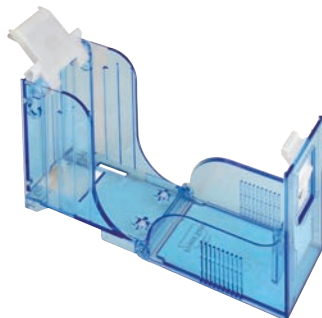

Nisca PR-C101

Out-Of-The-Box Solution

Nisca's quality and reliability in an entry-level printer.

The PR-C101 single sided printer provides a simple and affordable out-of-the-box solution for high quality, high durability, ID cards with low maintenance requirements.

The printer is small enough to fit into an office overhead bin or under a counter. Offering the first ever rotating LCD panel and optional front or back exit, the PR-C101 can be placed in any orientation to fit your office environment perfectly. The printer's ribbon cartridge with cleaning assist roller unit is disposable.

PR-C101 BASIC SOLUTION

- Brilliant 24-bit color, 300 dpi edge-to-edge image
- Media thickness 30 mil
- Extremely small foot print and light weight (14lbs)
- Removable 100 card feeder
- First ever rotating LCD panel to fit any office environment
- All-in-one ribbon cartridge with cleaning assist roller
- Includes entry-level software
- 2-Year hands-free warranty*
- 20,000 cards mean time between failure (MTBF)*
- USB 2.0 output
- Windows compatibility
- Other models available with magnetic and contactless Smart Card encoder

All-in-one removable ribbon cartridge with cleaning assist roller

Removable 100 card feeder

Reject or optional eject hopper

Single feed mechanism

All-in-one removable ribbon cartridge with cleaning assist roller