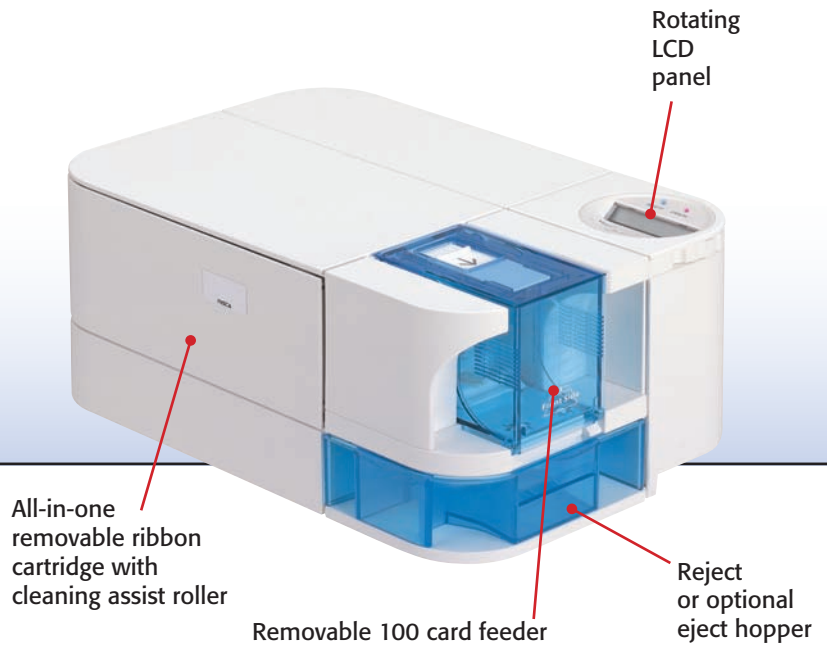

Nisca PR-C101

Out-Of-The-Box Solution

Nisca's quality and reliability in an entry-level printer.

The PR-C101 single sided printer provides a simple and affordable out-of-the-box solution for high quality, high durability, ID cards with low maintenance requirements.

The printer is small enough to fit into an office overhead bin or under a counter. Offering the first ever rotating LCD panel and optional front or back exit, the PR-C101 can be placed in any orientation to fit your office environment perfectly. The printer's ribbon cartridge with cleaning assist roller unit is disposable.

The PR-C101 comes packaged with an entry-level badging software application and offers an optional magnetic strip encoding. **This basic professional solution is great for every small organization, including police, libraries, schools, clubs, casinos, and more.**

PR-C101 BASIC SOLUTION

- Brilliant 24-bit color, 300 dpi edge-to-edge image
- Media thickness 30 mil
- Extremely small foot print and light weight (14lbs)
- Removable 100 card feeder
- First ever rotating LCD panel to fit any office environment
- All-in-one ribbon cartridge with cleaning assist roller
- Includes entry-level software
- 2-Year hands-free warranty*
- 20,000 cards mean time between failure (MTBF)*
- USB 2.0 output
- Windows compatibility
- Other models available with magnetic and contactless Smart Card encoder