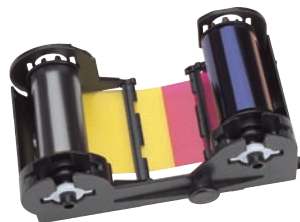

All-in-one removable ribbon cartridge with cleaning assist roller